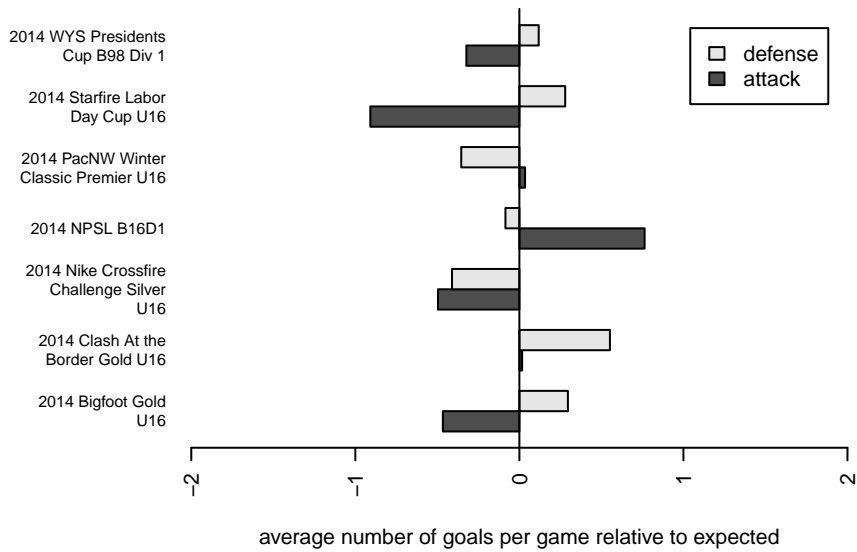

Kent United Green B98

Kent United
 Kent, WA
 B98 total strength=1623
 attack=23.29 defense=12.85
 fall league = NPSL B16D1

alt names used:
 KENT UNITED B98 GREEN (WA)
 Kent United B98 Green
 KENT UNITED B98 GREEN (WA)
 Kent United B98 Green
 Kent United B98 Green
 Kent United Green
 Kent United B98 Green

Venues played:
 2014 Clash At the Border Gold U16
 2014 Nike Crossfire Challenge Silver U16
 2014 Bigfoot Gold U16
 2014 Starfire Labor Day Cup U16
 2014 NPSL B16D1
 2014 PacNW Winter Classic Premier U16
 2014 WYS Presidents Cup B98 Div 1

**attack and defense variance (black dot)
relative to other teams
and top 10 in region**

**attack and defense rating
relative to others at age
and all opponents in last 13 months**

Performance relative to 13 month average