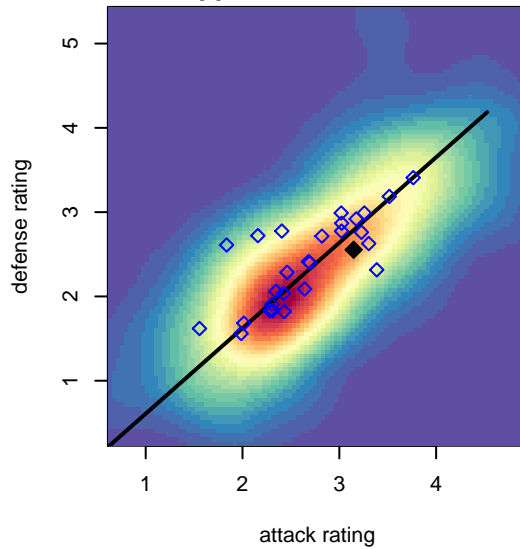

Kent United Green B98

Kent United
 Kent, WA
 B98 total strength=1623
 attack=23.29 defense=12.85
 fall league = NPSL B16D1

alt names used:
 KENT UNITED B98 GREEN (WA)
 Kent United B98 Green
 KENT UNITED B98 GREEN (WA)
 Kent United B98 Green
 Kent United B98 Green
 Kent United Green
 Kent United B98 Green

**attack and defense variance (black dot)
relative to other teams
and top 10 in region**

**attack and defense rating
relative to others at age
and all opponents in last 13 months**

Performance relative to 13 month average