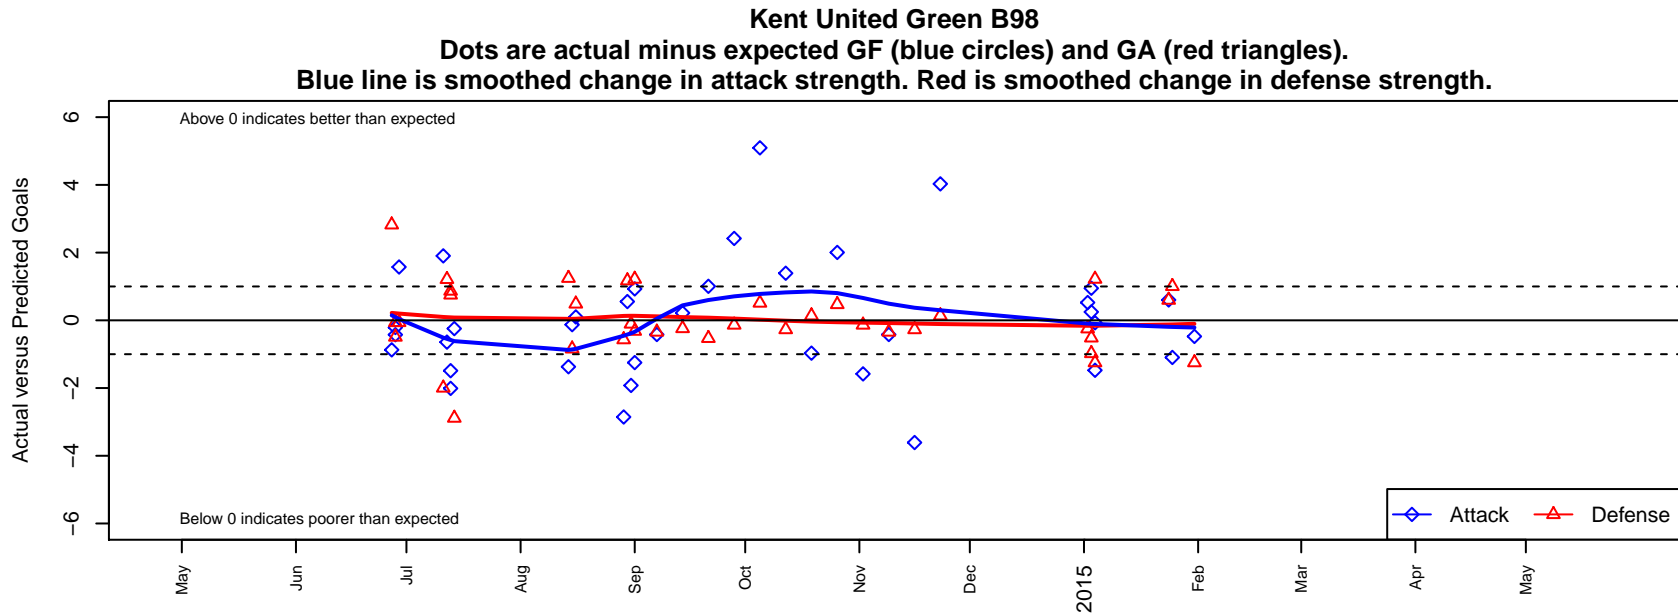

Kent United Green B98

Kent United
 Kent, WA
 B98 total strength=1623
 attack=23.29 defense=12.85
 fall league = NPSL B16D1

alt names used:
 KENT UNITED B98 GREEN (WA)
 Kent United B98 Green
 KENT UNITED B98 GREEN (WA)
 Kent United B98 Green
 Kent United B98 Green
 Kent United Green
 Kent United B98 Green

**attack and defense variance (black dot)
relative to other teams
and top 10 in region**

**attack and defense rating
relative to others at age
and all opponents in last 13 months**

Performance relative to 13 month average