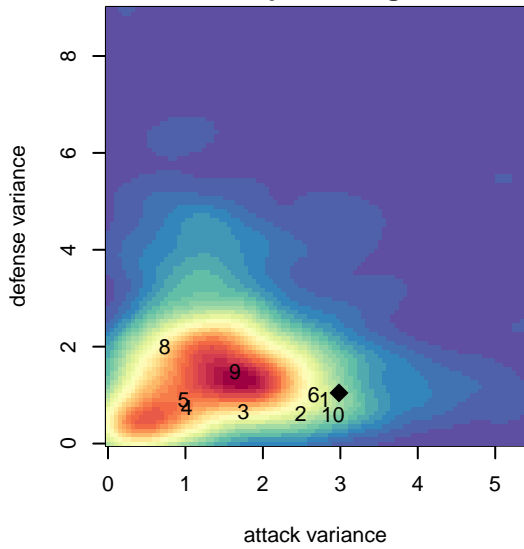

Kent United Green B98

Kent United
 Kent, WA
 B98 total strength=1623
 attack=23.29 defense=12.85
 fall league = NPSL B16D1

alt names used:
 KENT UNITED B98 GREEN (WA)
 Kent United B98 Green
 KENT UNITED B98 GREEN (WA)
 Kent United B98 Green
 Kent United B98 Green
 Kent United Green
 Kent United B98 Green

**attack and defense variance (black dot)
relative to other teams
and top 10 in region**

**attack and defense rating
relative to others at age
and all opponents in last 13 months**

Performance relative to 13 month average