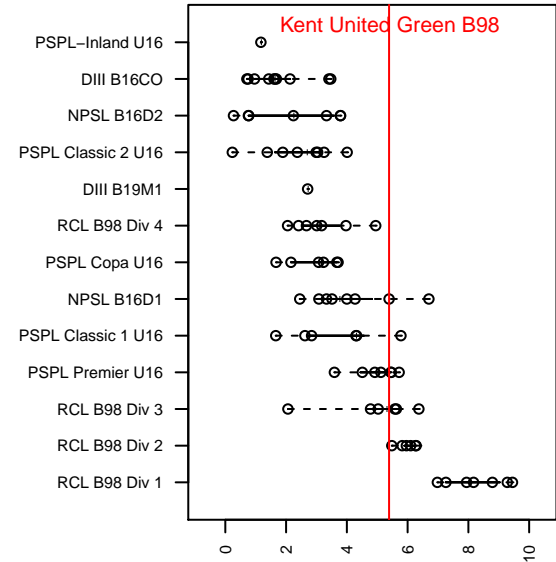

Kent United Green B98

Kent United
 Kent, WA
 B98 total strength=1623
 attack=23.29 defense=12.85
 fall league = NPSL B16D1

alt names used:
 KENT UNITED B98 GREEN (WA)
 Kent United B98 Green
 KENT UNITED B98 GREEN (WA)
 Kent United B98 Green
 Kent United B98 Green
 Kent United Green
 Kent United B98 Green

Venues played:
 2014 Clash At the Border Gold U16
 2014 Nike Crossfire Challenge Silver U16
 2014 Bigfoot Gold U16
 2014 Starfire Labor Day Cup U16
 2014 NPSL B16D1
 2014 PacNW Winter Classic Premier U16
 2014 WYS Presidents Cup B98 Div 1

**attack and defense variance (black dot)
relative to other teams
and top 10 in region**

**attack and defense rating
relative to others at age
and all opponents in last 13 months**

Performance relative to 13 month average